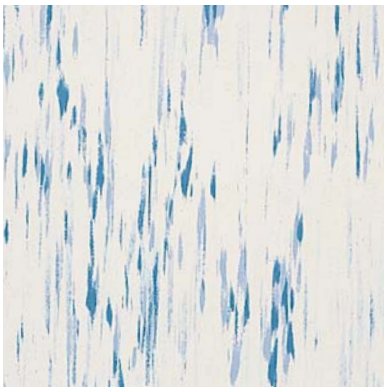

Congoleum

CX SERIES®
COMMERCIAL VINYL COMPOSITION TILE FLOORING

CX-12
White/Steel

CX-14
White/Light Pebble

CX-47
Earthen Beige

CX-91
White/Deep Blue