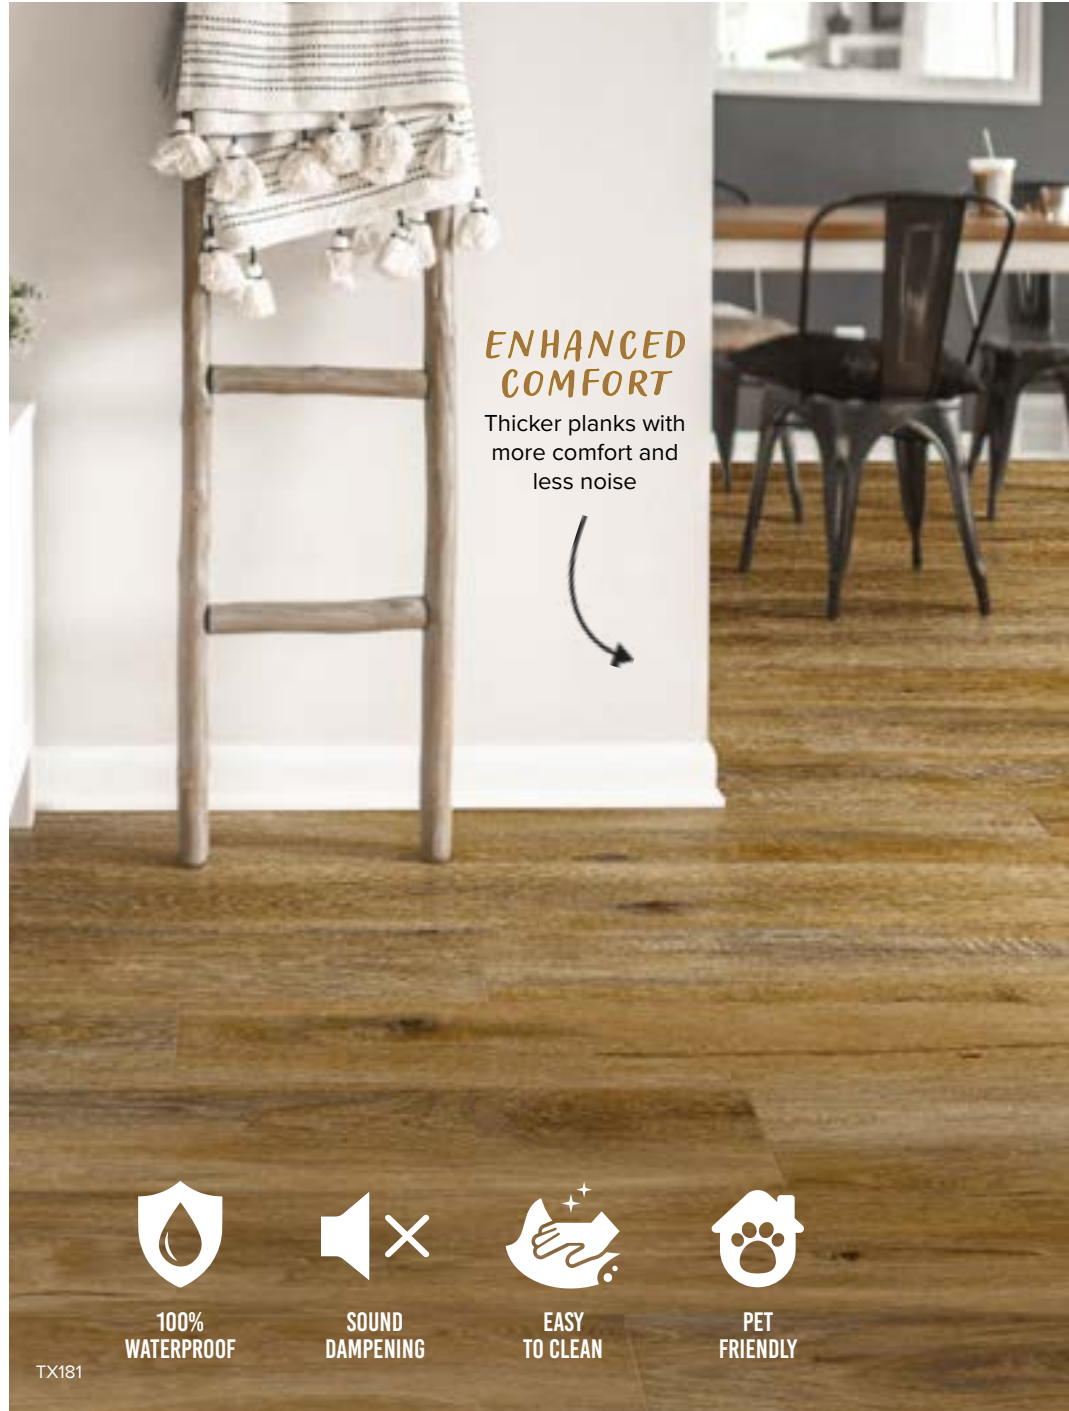

TRIVERSA

— PRIME® —

TX332

Congoleum®

TAKE THE NEXT STEP IN STYLE

BUILT FOR BUSY LIVES

Triversa Prime is perfect for active households. It's 100% waterproof, sound-dampening, and can handle temperature changes. Plus, it's durable, comfortable, and made with a phthalate-free stone polymer composite (SPC) solid core for better indoor air quality.